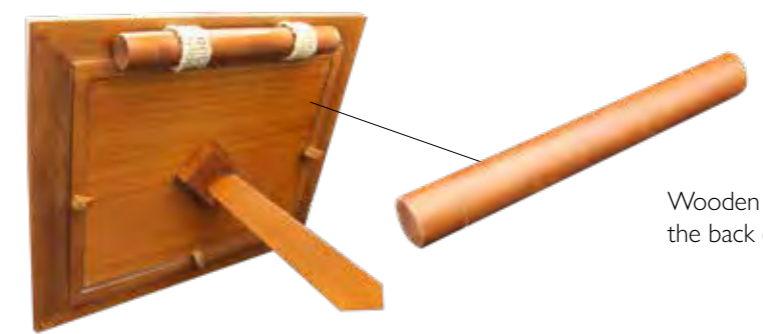

MEMORY FRAME

Keeping both memories and loved ones close.

A beautiful natural wooden picture frame where a small amount of ashes can be placed into a wooden scatter tube, then attached to the back, concealing the life lost in a subtle way. Available in both Landscape and Portrait. Frame size - 34cm x 29cm Picture size - 24cm x 19cm

Wooden scatter capsule attaches to the back of the frame.