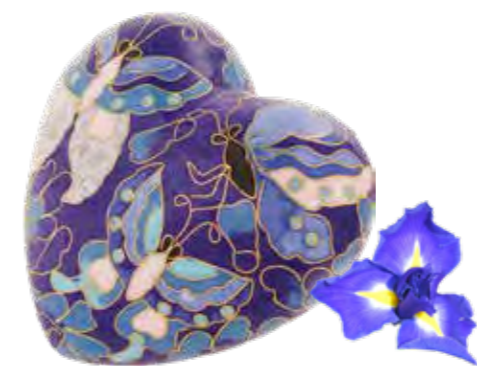

EARTHEN HEART

SILVER ROSE HEART

SILVER HEART **E**

TEDDY BEAR HEART

PINK BUTTERFLY HEART

GOLDEN FEATHER HEART

STAND

Available in gold and silver.

Example engraving pictured,

LOVES LOCKETS

Loves Lockets are made in brass and then decorated with copper wire, lacquer and hand painted with an attractive flower or dove motif. The pretty keepsakes can be displayed on a stand or kept in a discreet, meaningful place.

LOVES LOCKET LILY

LOVES LOCKET ROSE

LOVES LOCKET IRIS

LOVES LOCKET PEACE

MEMORIAL VASE URN

Flowers are often used as an extension of our emotions, from our deepest sympathy to the greatest joy. And sometimes they just let people know we are thinking about them. Displaying flowers in the Memorial Vase Urn, made from durable Aluminium that won't break, provides a physical medium to connect with your loved one and celebrate their life.