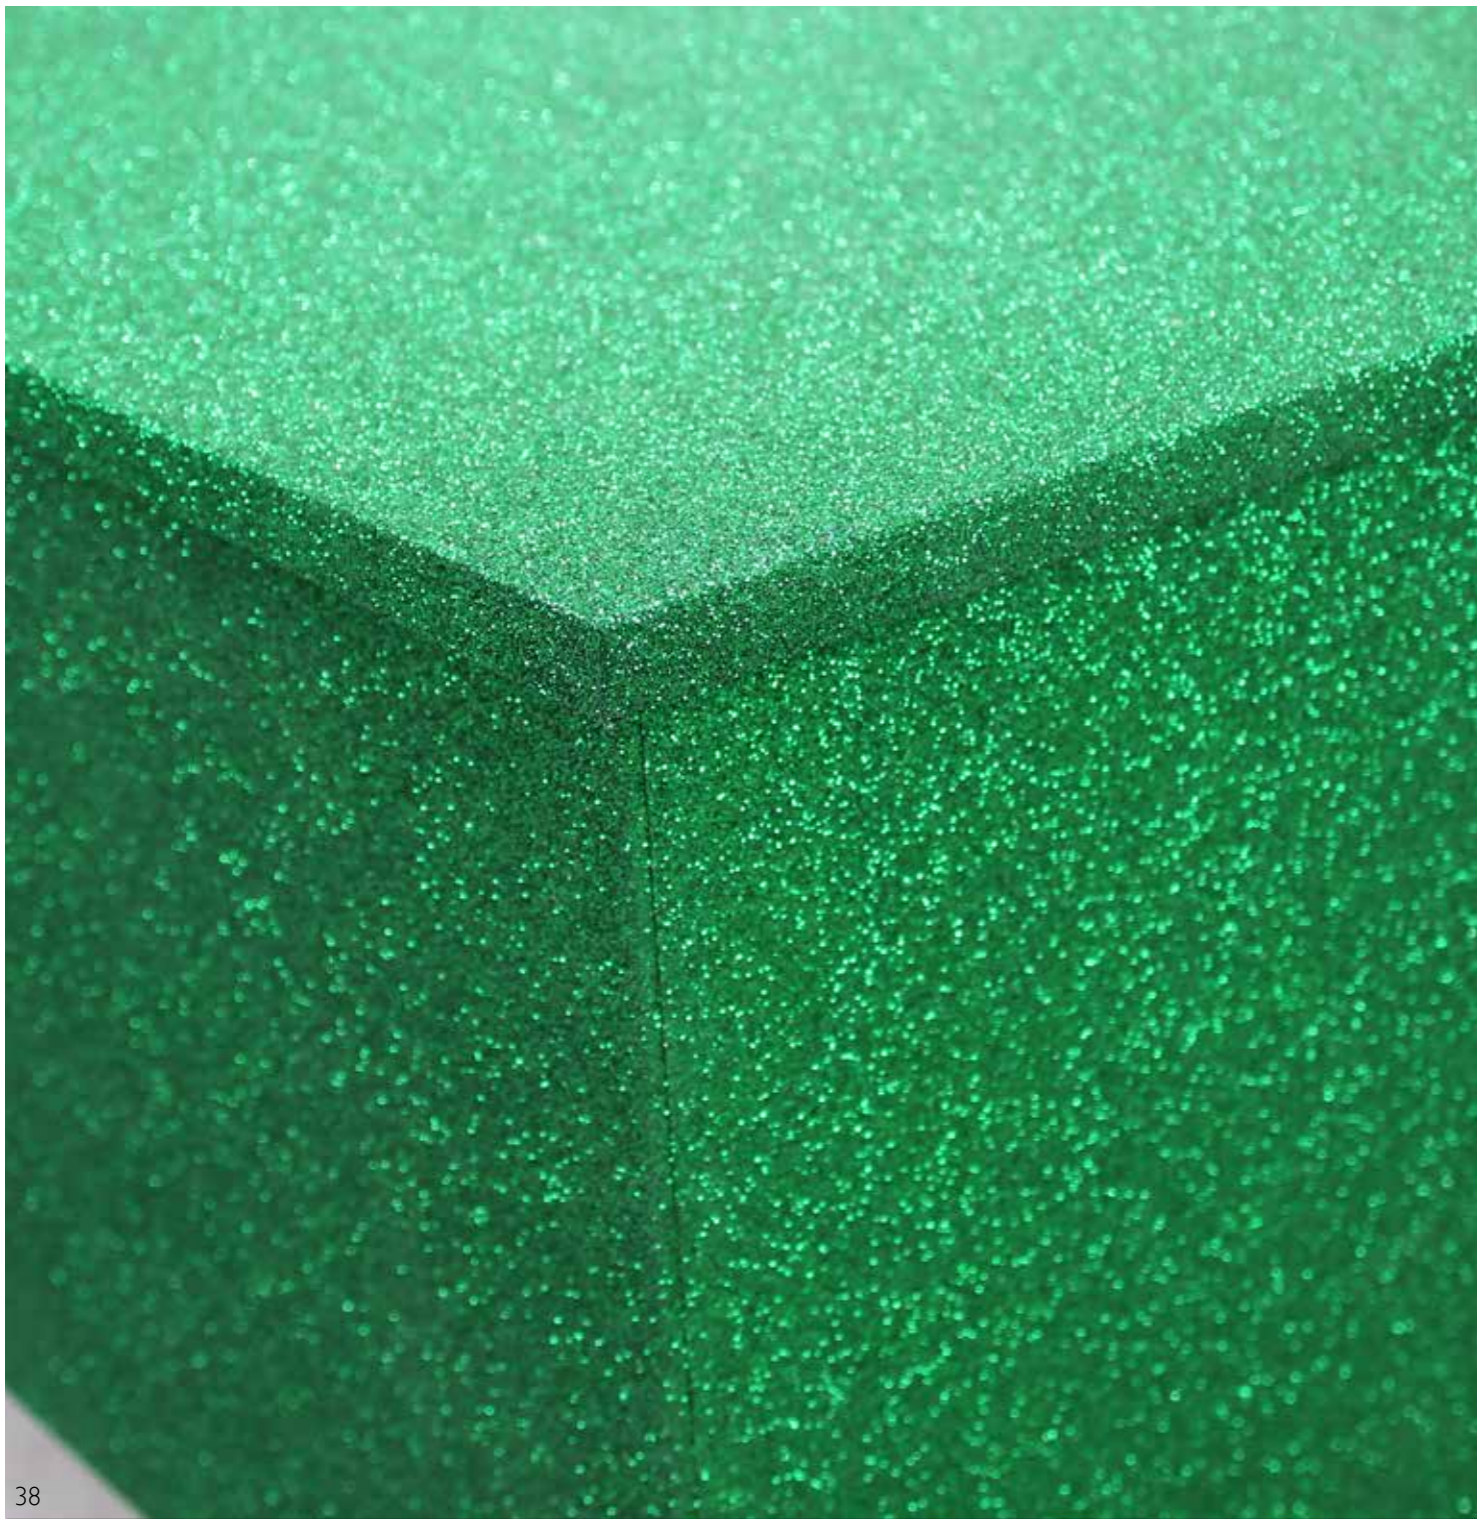

REFLECTIONS™ GLITTER ASHES CASKETS

Our sensational glitter ashes caskets offer one last chance to sparkle. The ashes caskets are made from MDF covered with diamond glitter paper.

Please note that colours are presented for illustrative purposes only.

Also available in....